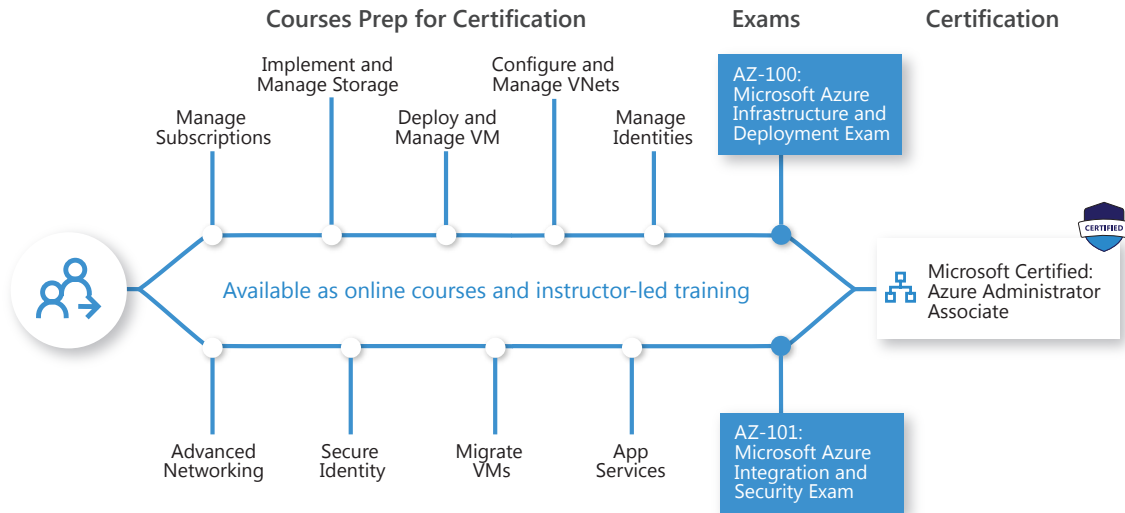

Azure Administrator Role

Azure Apps and Infrastructure Certification

Microsoft Certification: aka.ms/RoleBasedCert
Azure Certification exams: aka.ms/ExamsAzure

Learning path for Azure Administrator Role

Microsoft Certification:
Training:
Microsoft Learn: